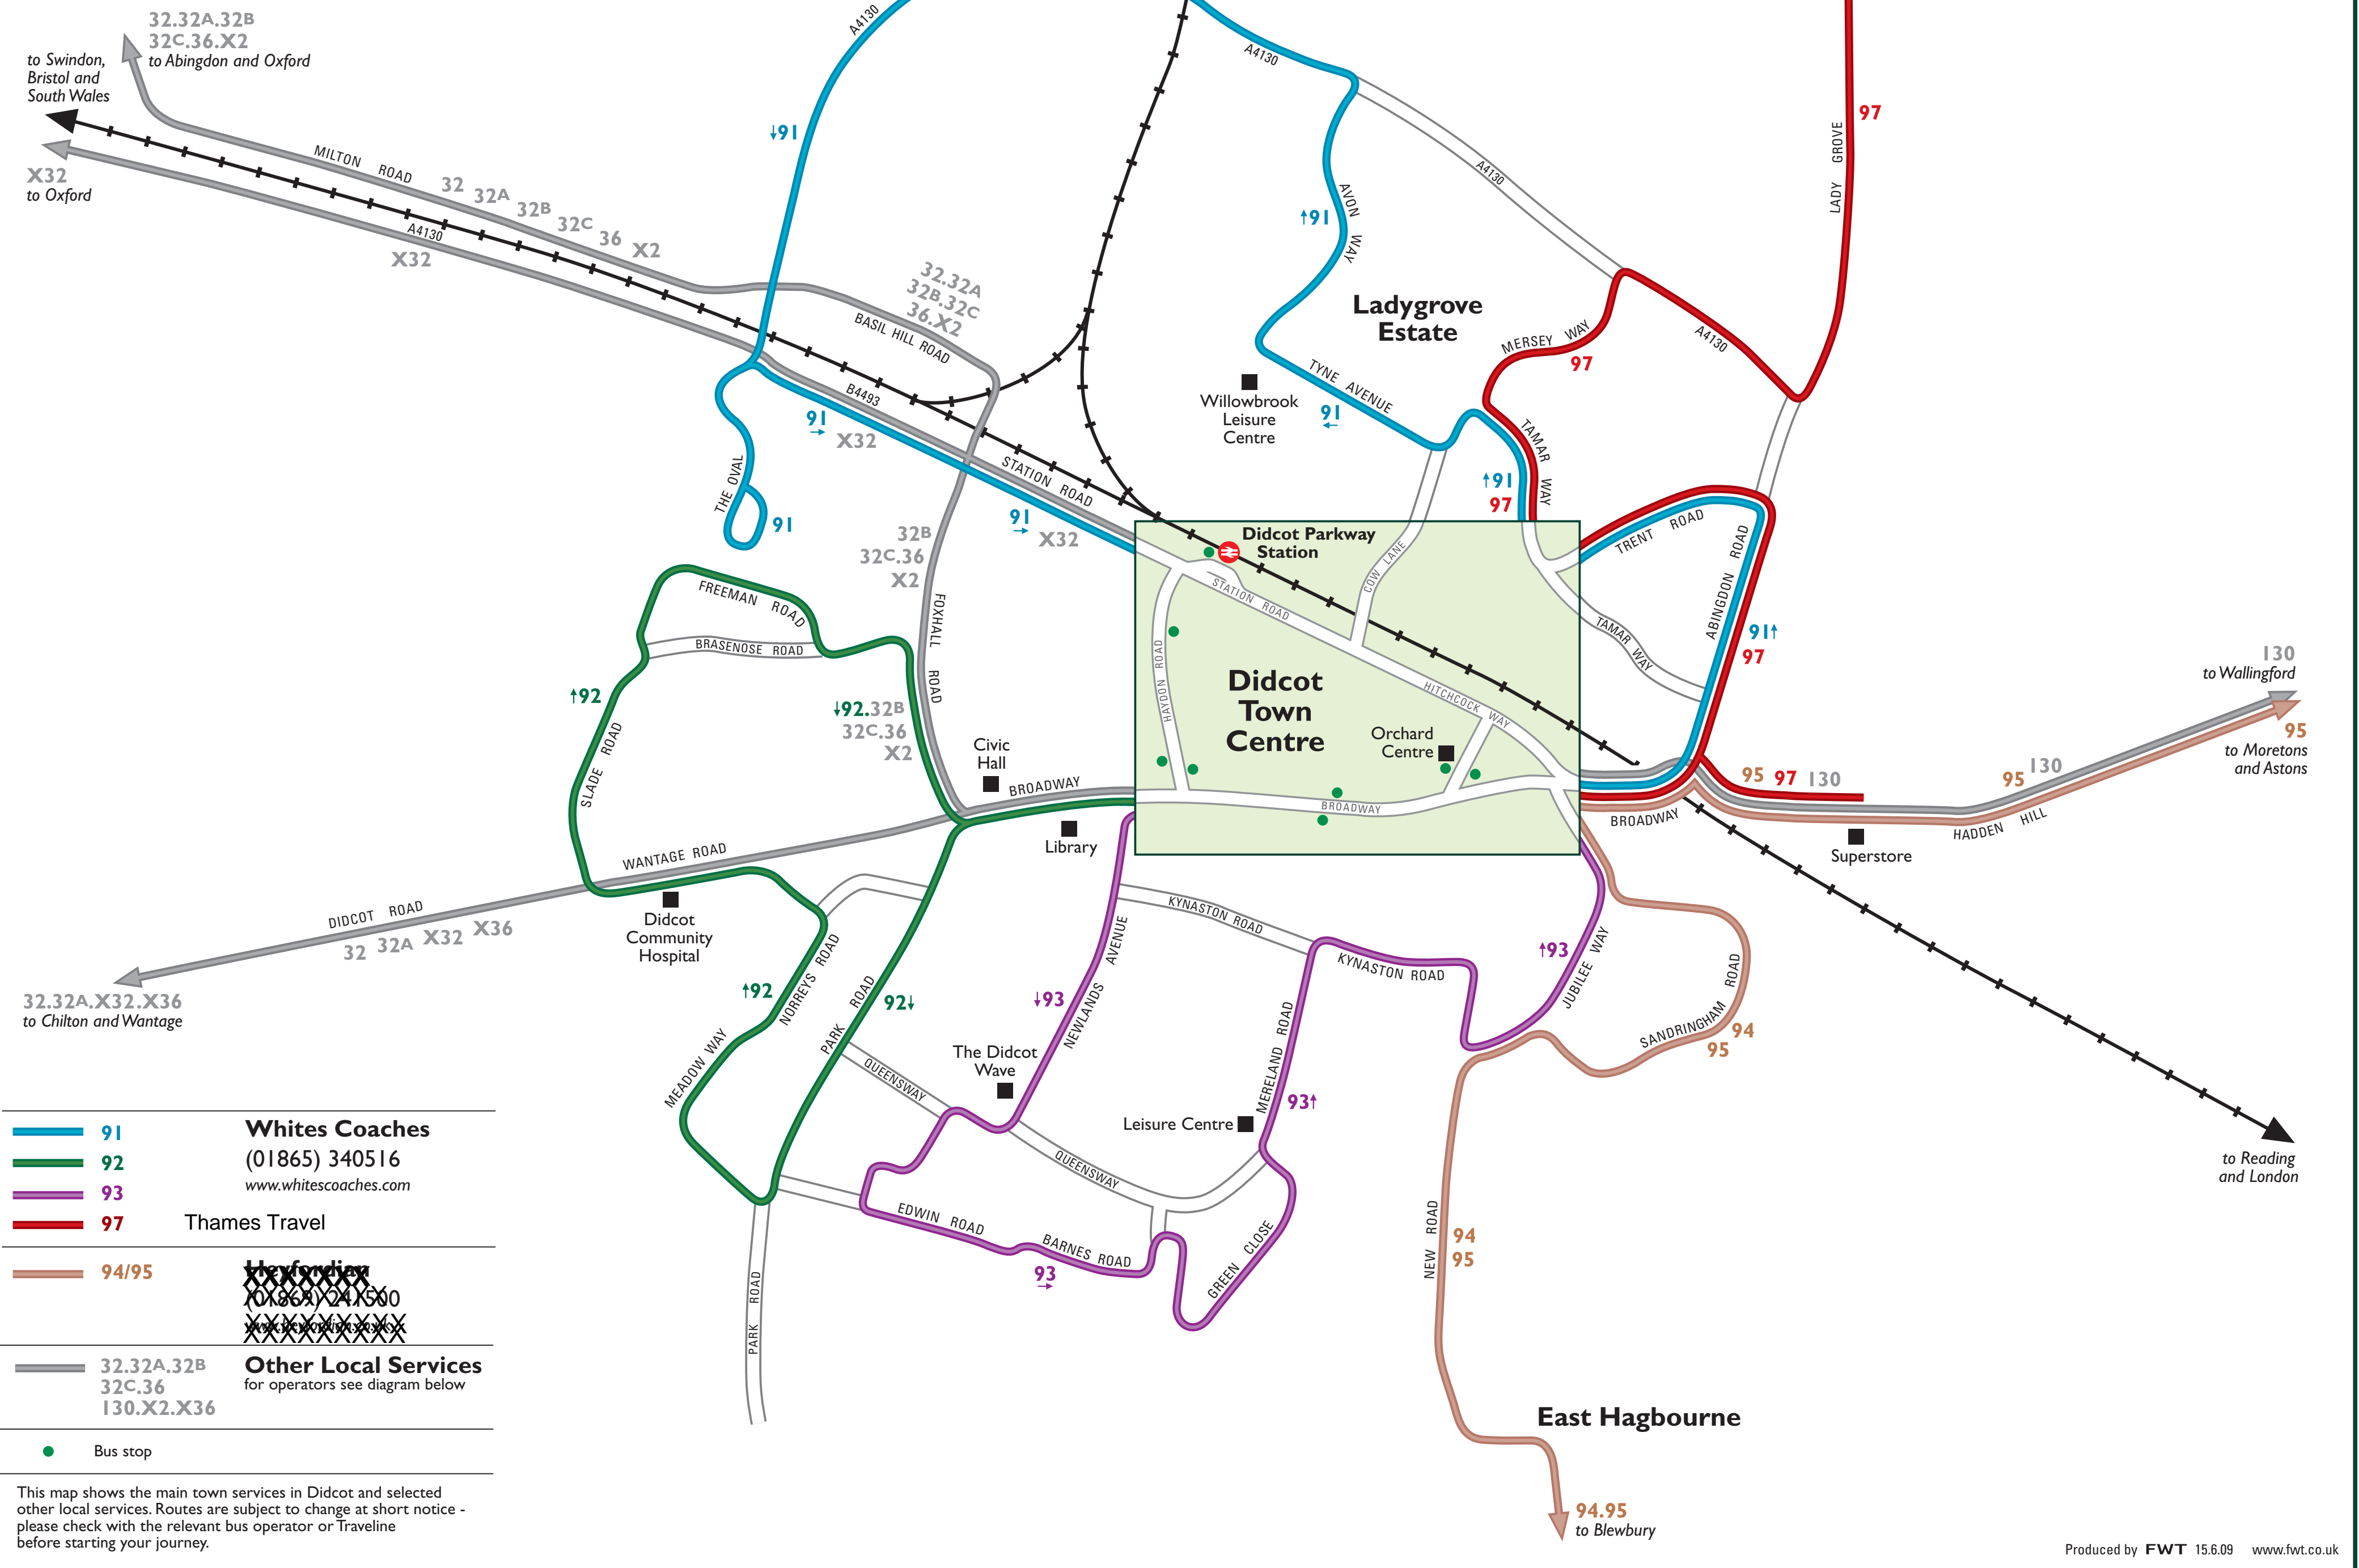

Local Transport Information

Didcot Town Bus Services

from 4 January 2010

traveline NextBuses

Times of the next buses on your mobile phone
normal data charges apply

For all bus times from Didcot Station
visit mytraveline.mobi and search for **oxfampgd**

What are these square barcodes?
If your phone has a barcode reader, you can scan a barcode to get bus times without the need to search or enter a web address. If your phone doesn't have barcode reading software, you can download a reader for free from i-nigma.com which uses your phone's camera as a barcode scanner.