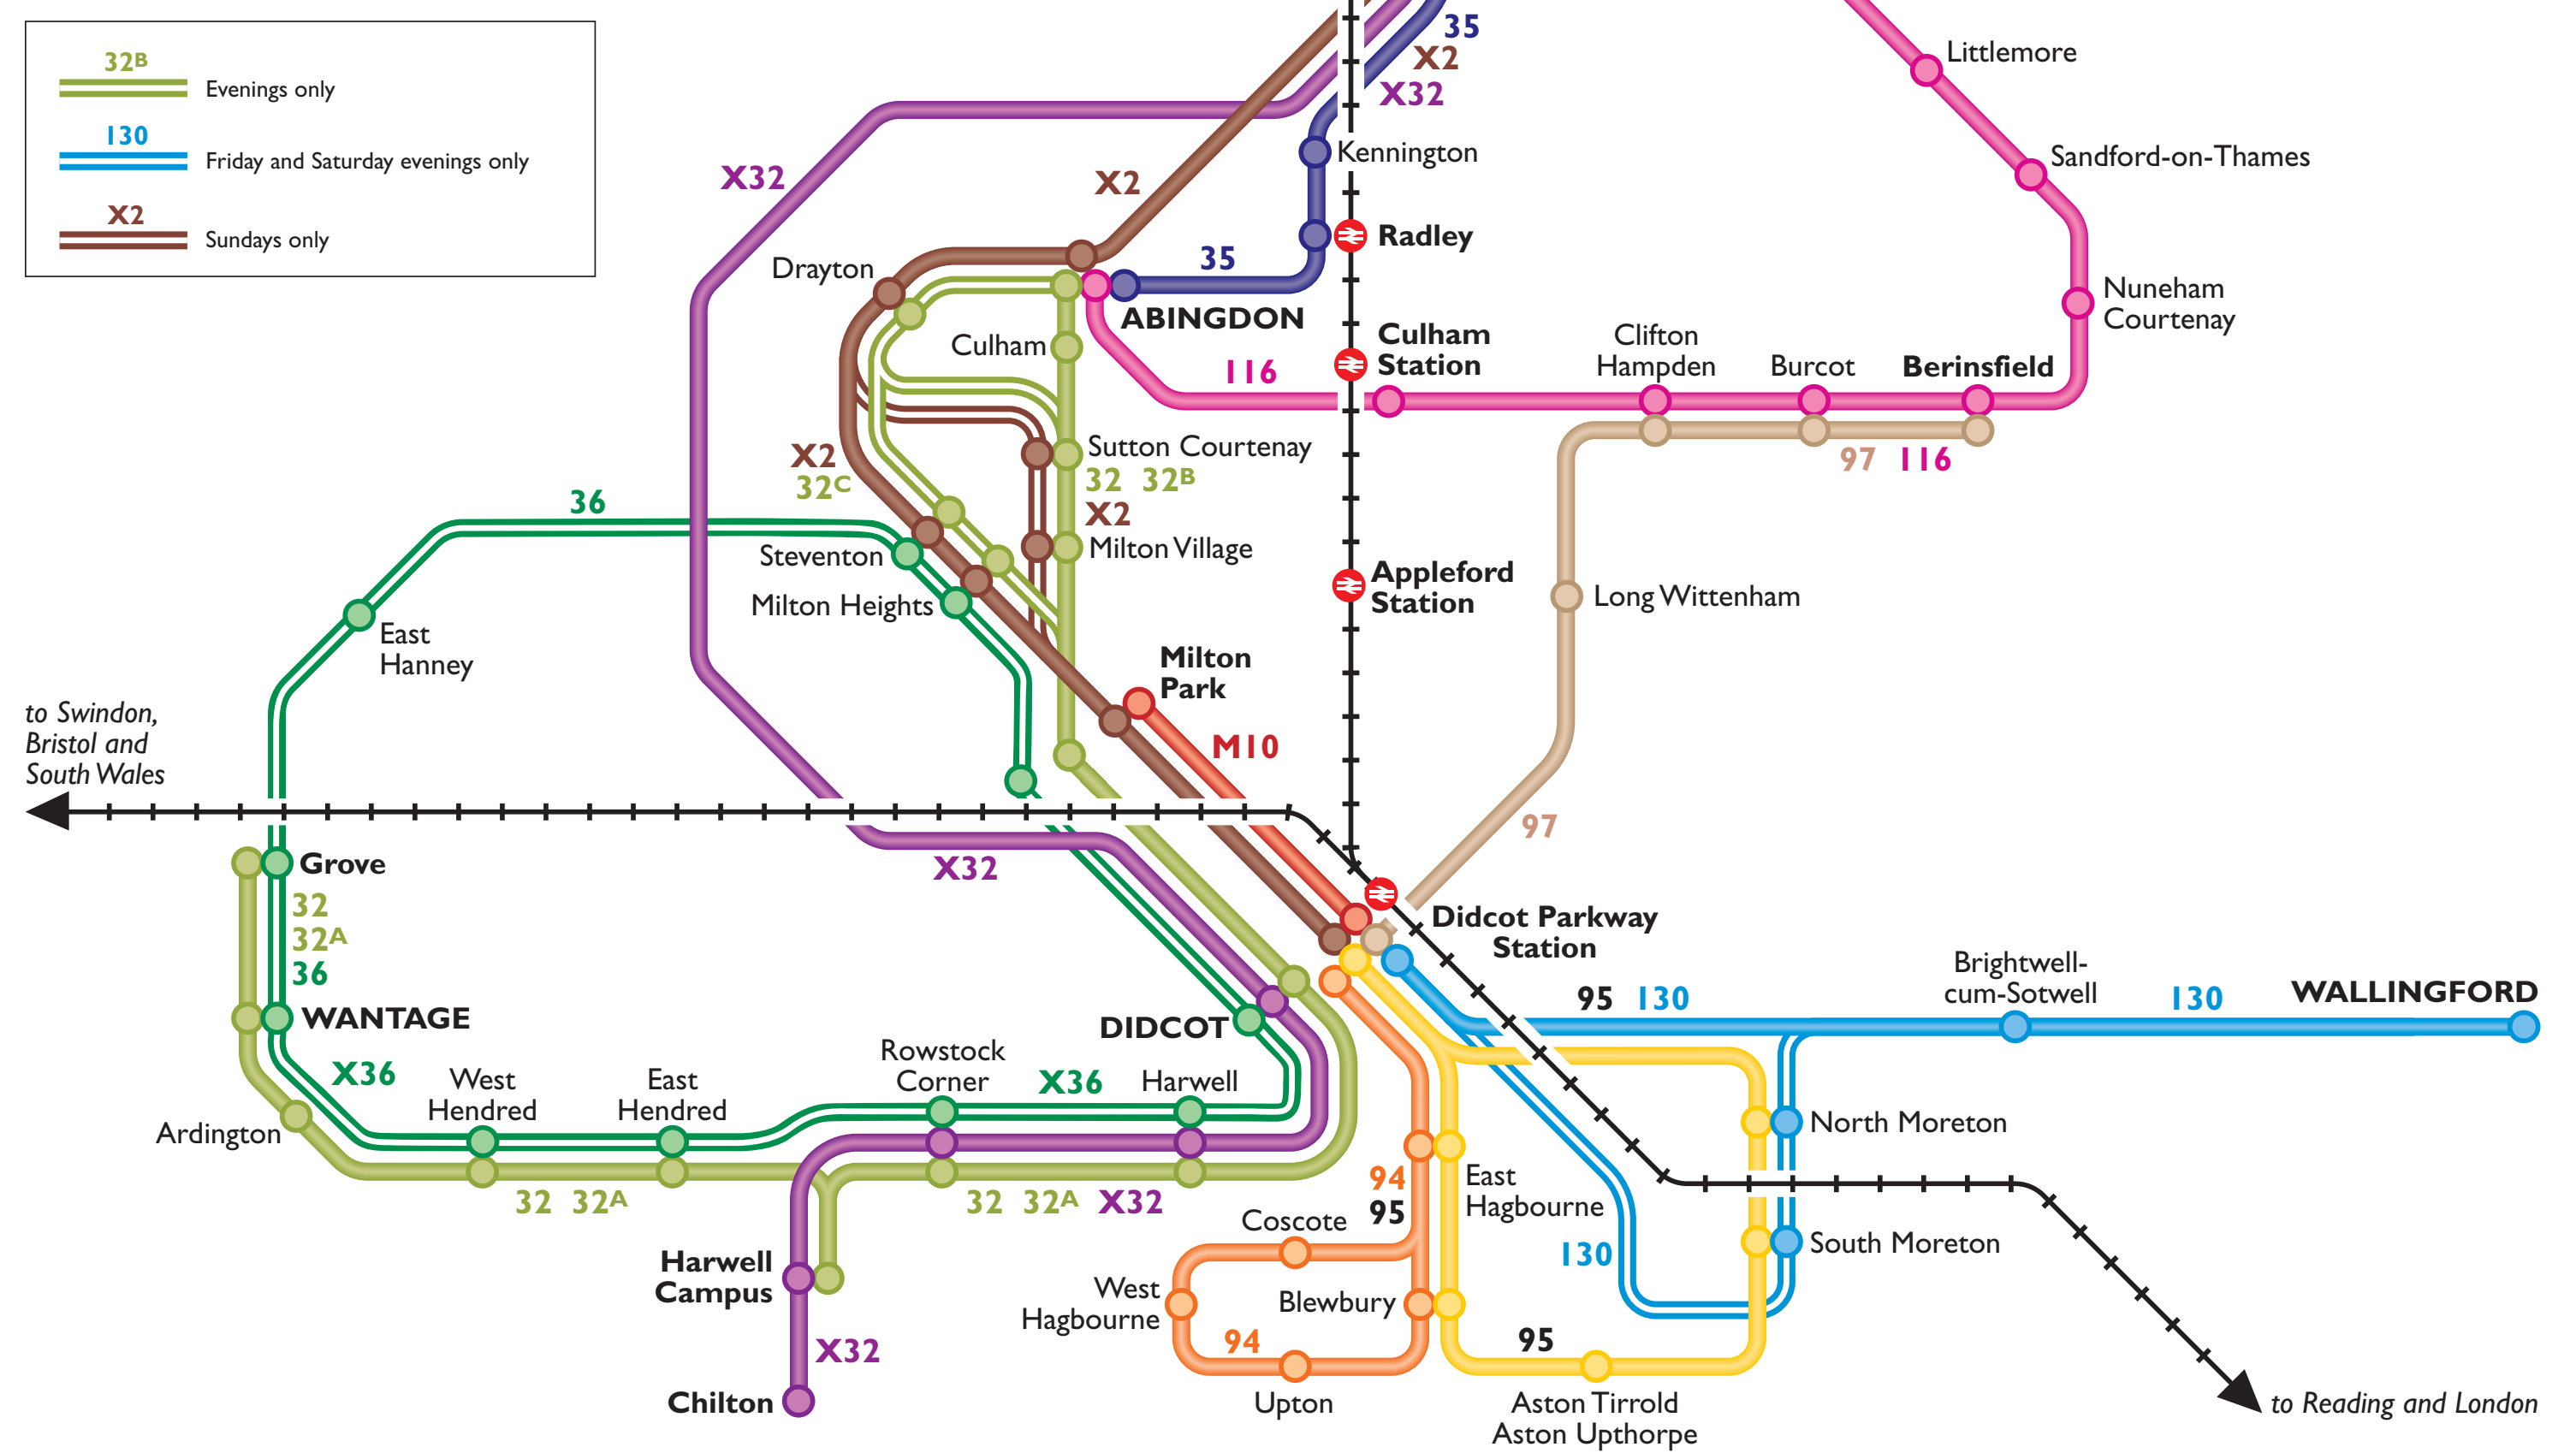

## Didcot Town Bus Services

from 4 January 2010

**traveline NextBuses**

Times of the next buses on your mobile phone  
*normal data charges apply*

For all bus times from Didcot Station  
visit [mytraveline.mobi](http://mytraveline.mobi) and search for **oxfampgd**

**What are these square barcodes?**  
If your phone has a barcode reader, you can scan a barcode to get bus times without the need to search or enter a web address. If your phone doesn't have barcode reading software, you can download a reader for free from [i-nigma.com](http://i-nigma.com) which uses your phone's camera as a barcode scanner.

## Area Bus Network

from 4 January 2010

<b>32 32B, 32C, 130, X32</b>	<b>Thames Travel</b> www.thames-travel.co.uk	<b>32A, 36, X36</b>	<b>Whites Coaches</b> (01865) 340516 www.whitescoaches.com
<b>35, X2</b>	<b>The Oxford Bus Company</b> (01865) 785400 www.oxfordbus.co.uk	<b>94, 95, 116</b>	<b>Whites Coaches</b> (01865) 340516 www.whitescoaches.com
		<b>M10 (Milton Park Shuttle)</b>	<b>Courtney Coaches</b> (01344) 412302 www.courtneycoaches.com