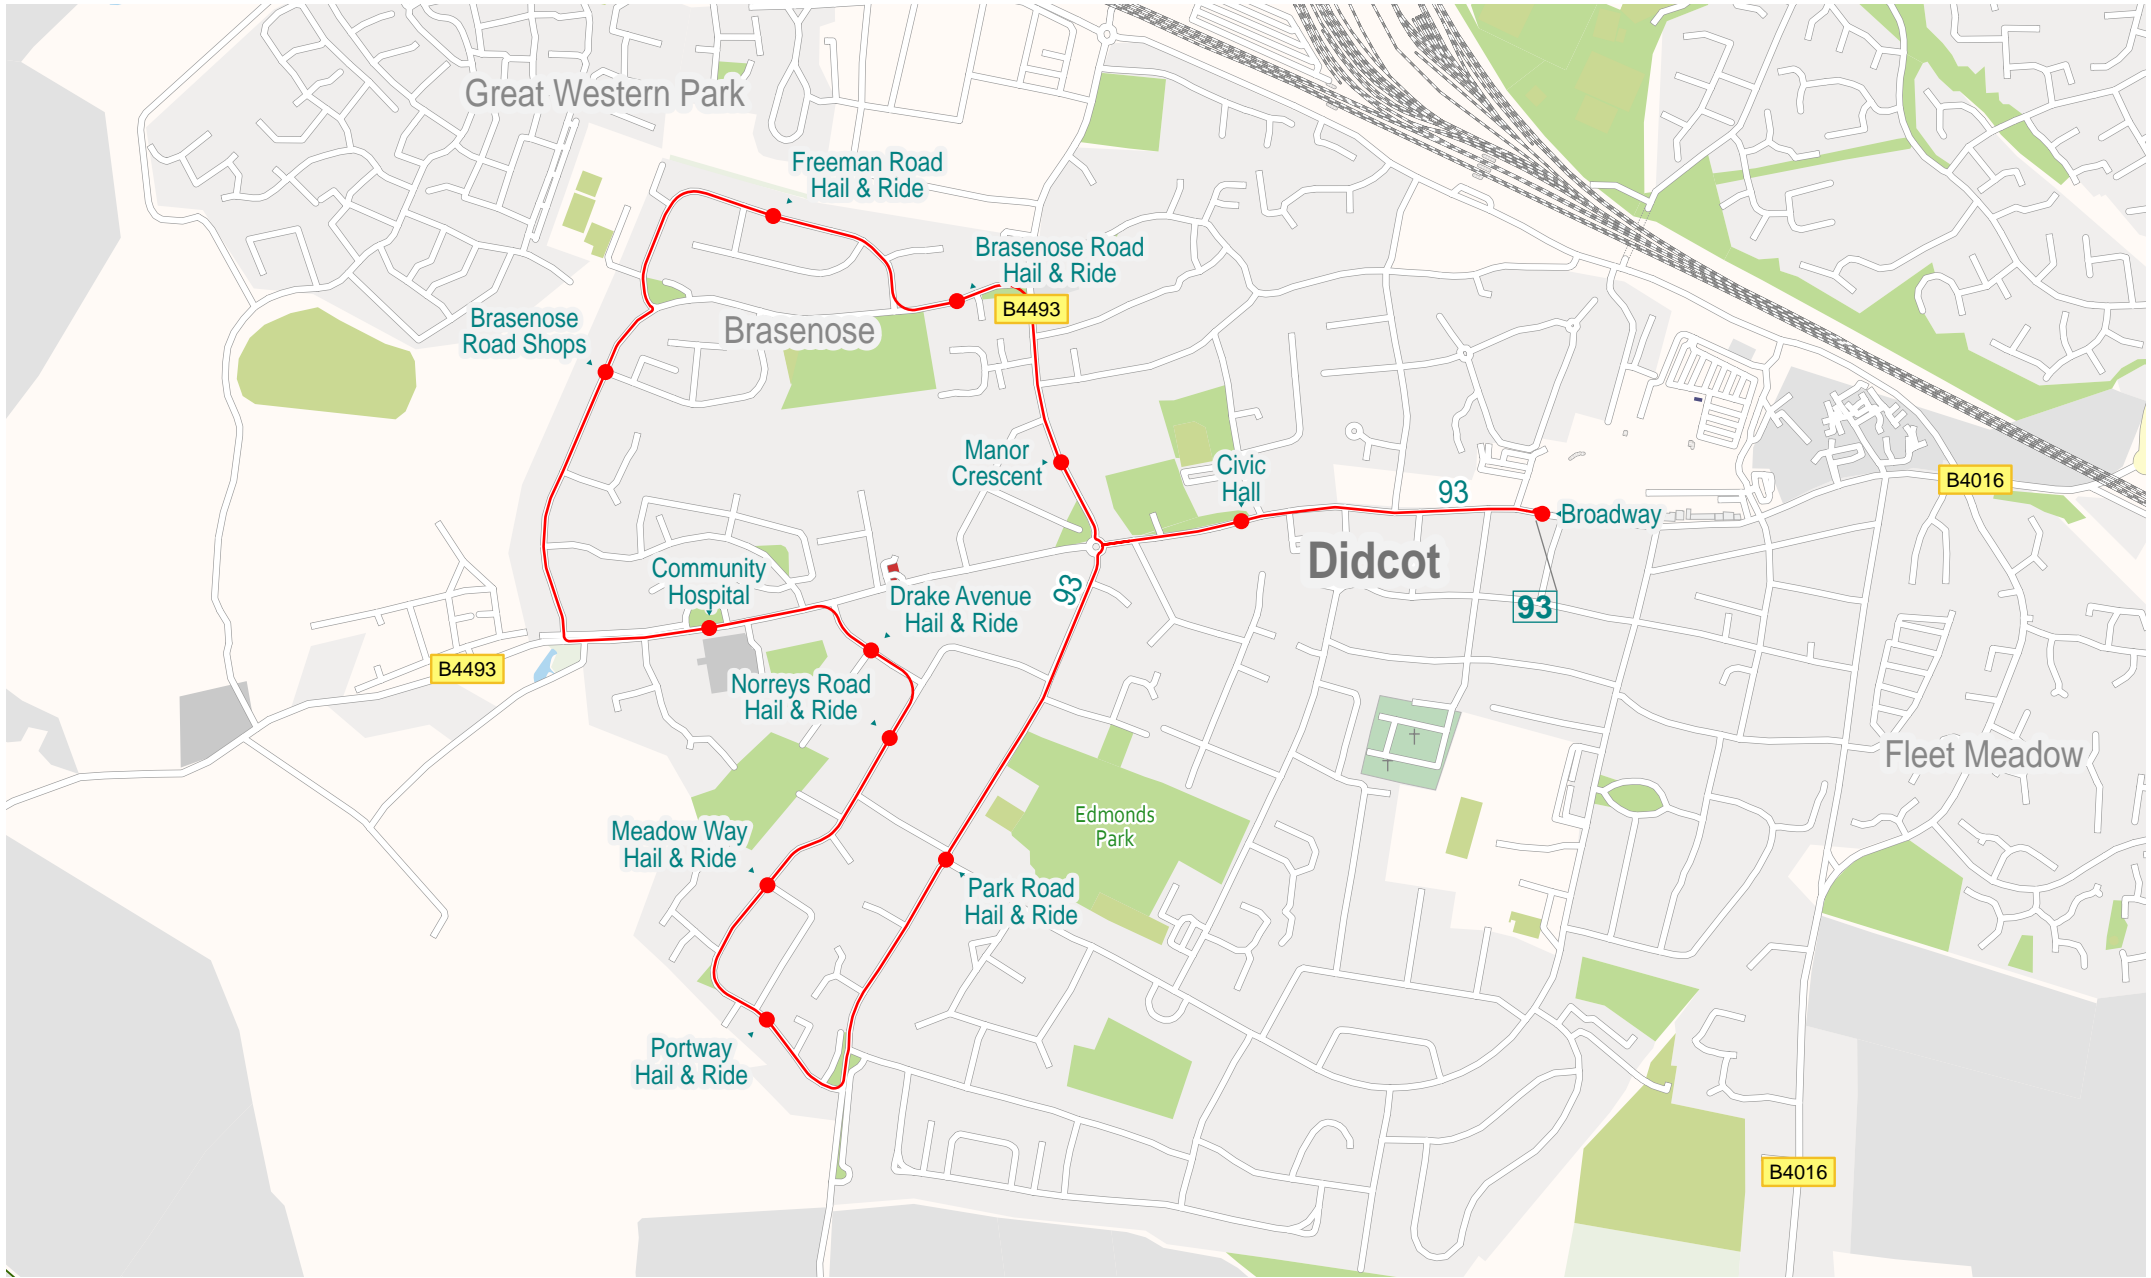

Route map for Whites Coaches service 91

Route map for Whites Coaches service 92

500 m 1 km 1.5 km 2 km

Route map for Whites Coaches service 93

500 m 1 km 1.5 km 2 km