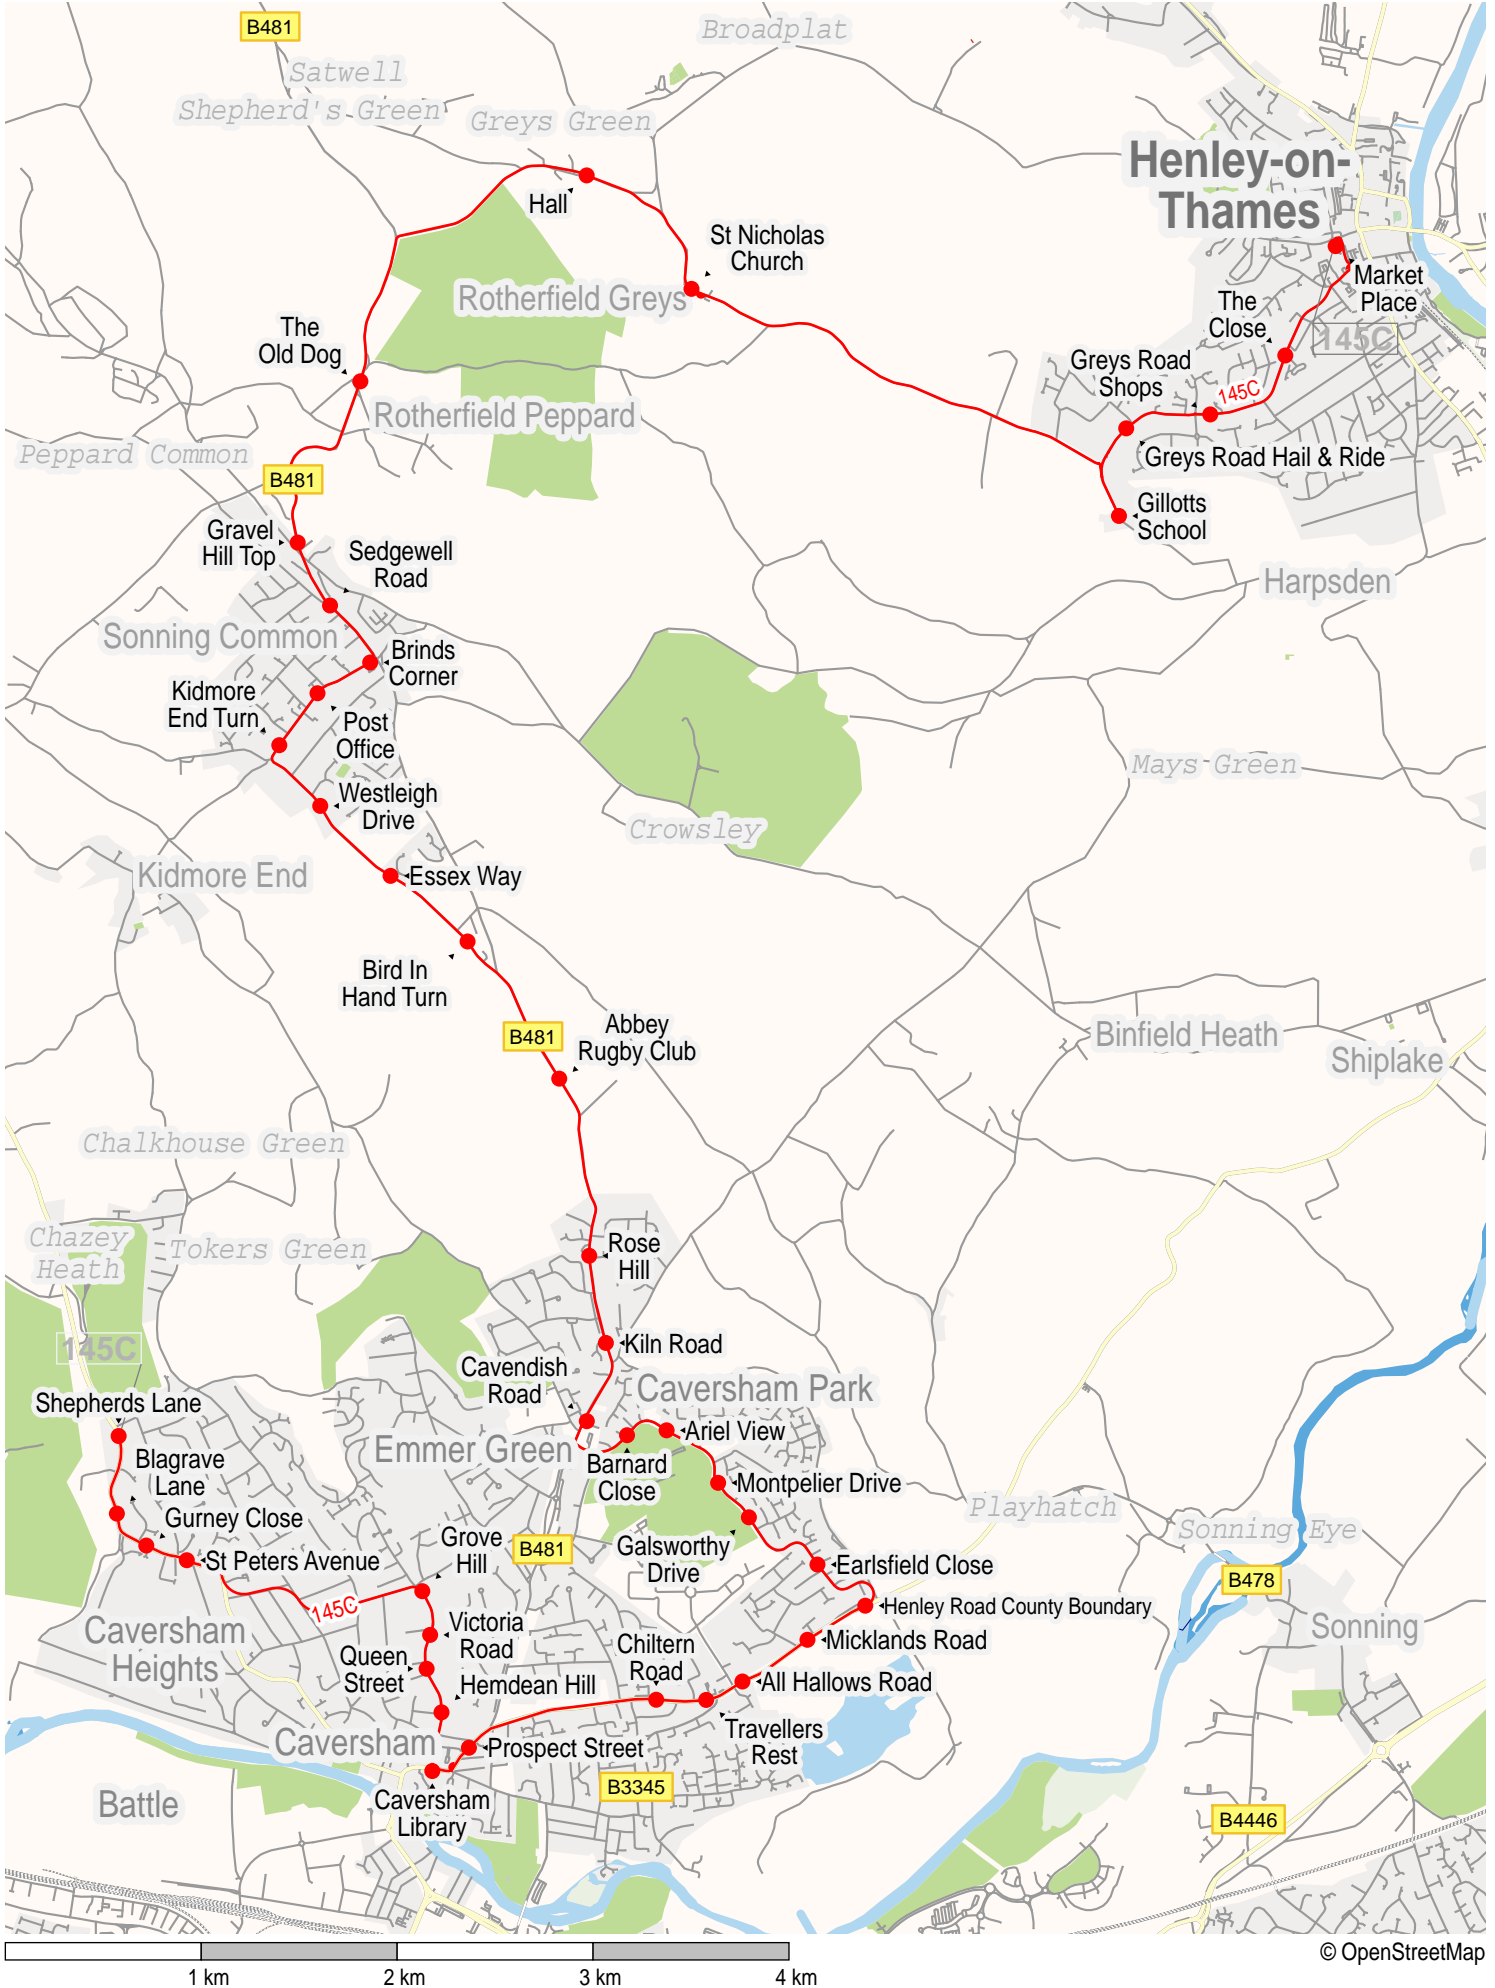

# Route map for Whites Coaches service 145C (outbound)

## Route map for Whites Coaches service 145C (inbound)